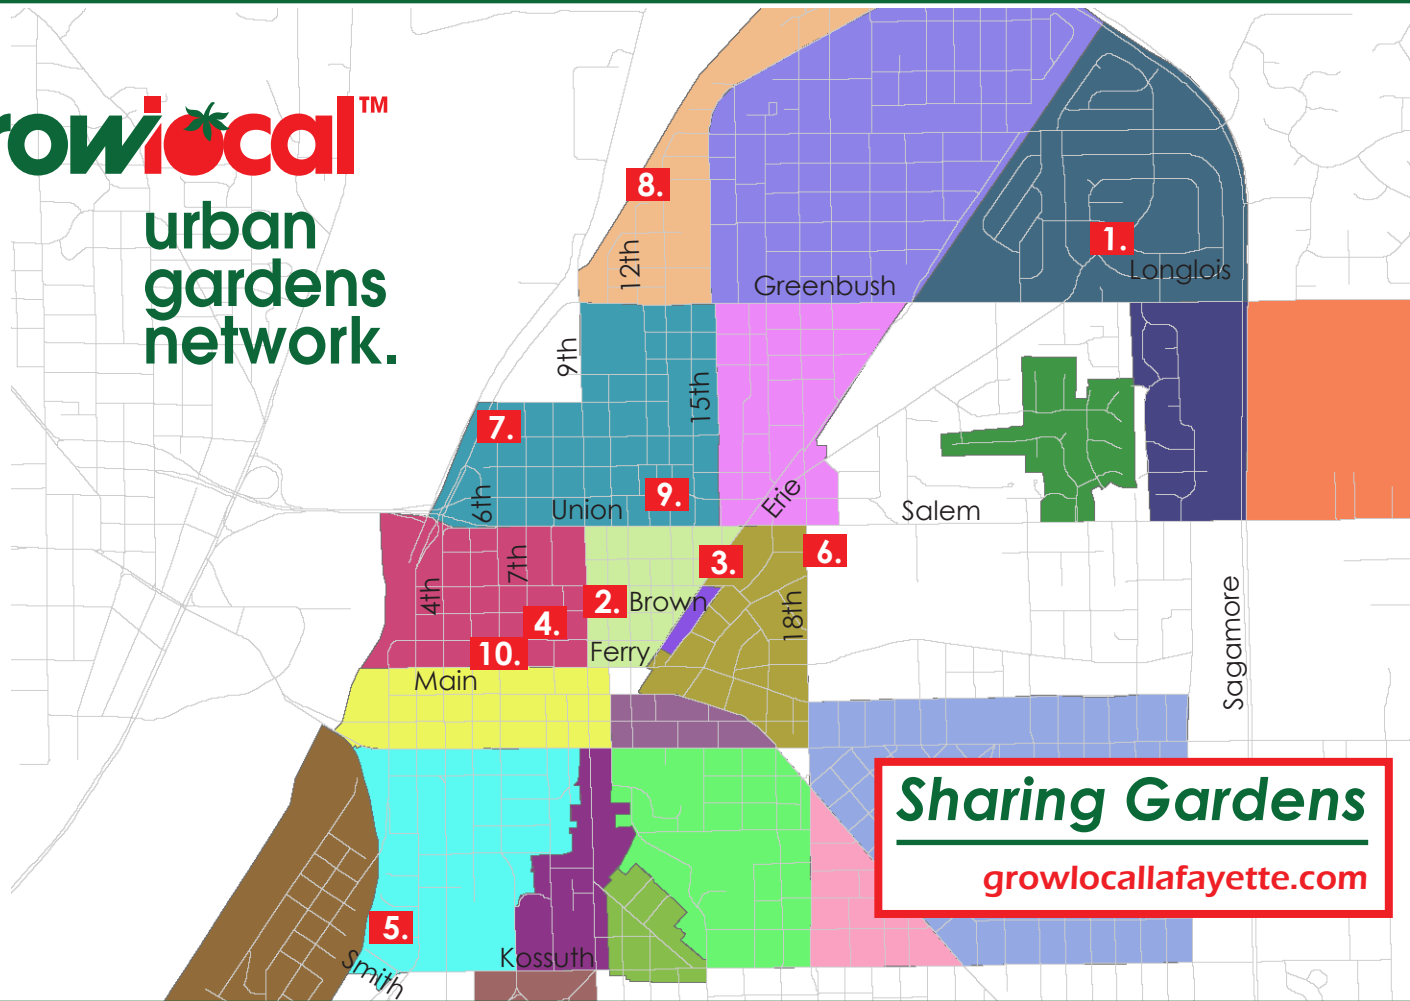

growlocal™

urban gardens network.

Sharing Gardens

growlocallafayette.com